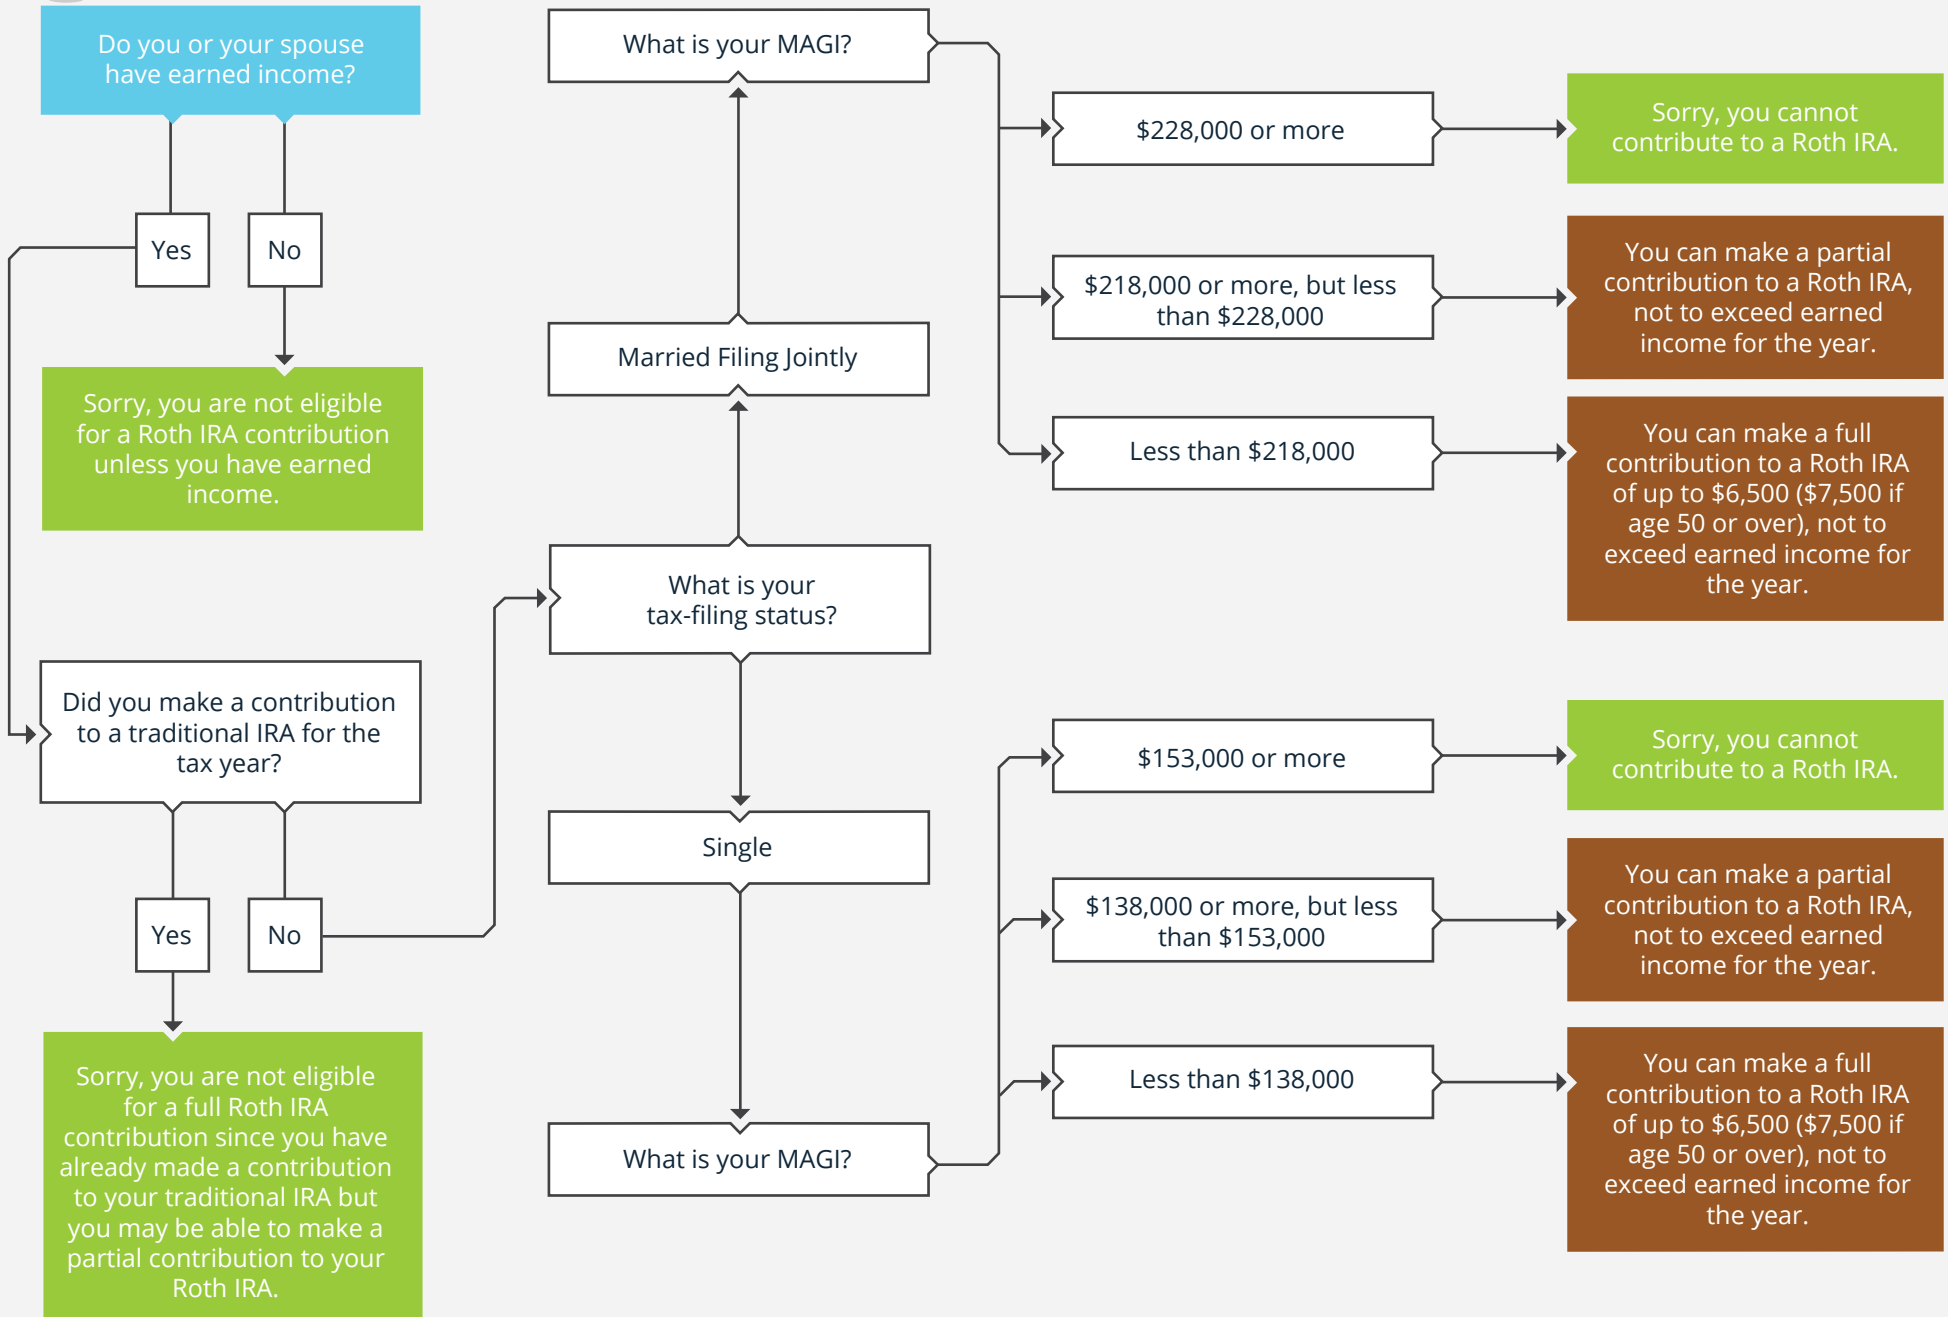

## Start Here

**Joe Wride, CFP®**

joe@craftedfinance.com | 650-336-0598 | www.craftedfinance.com