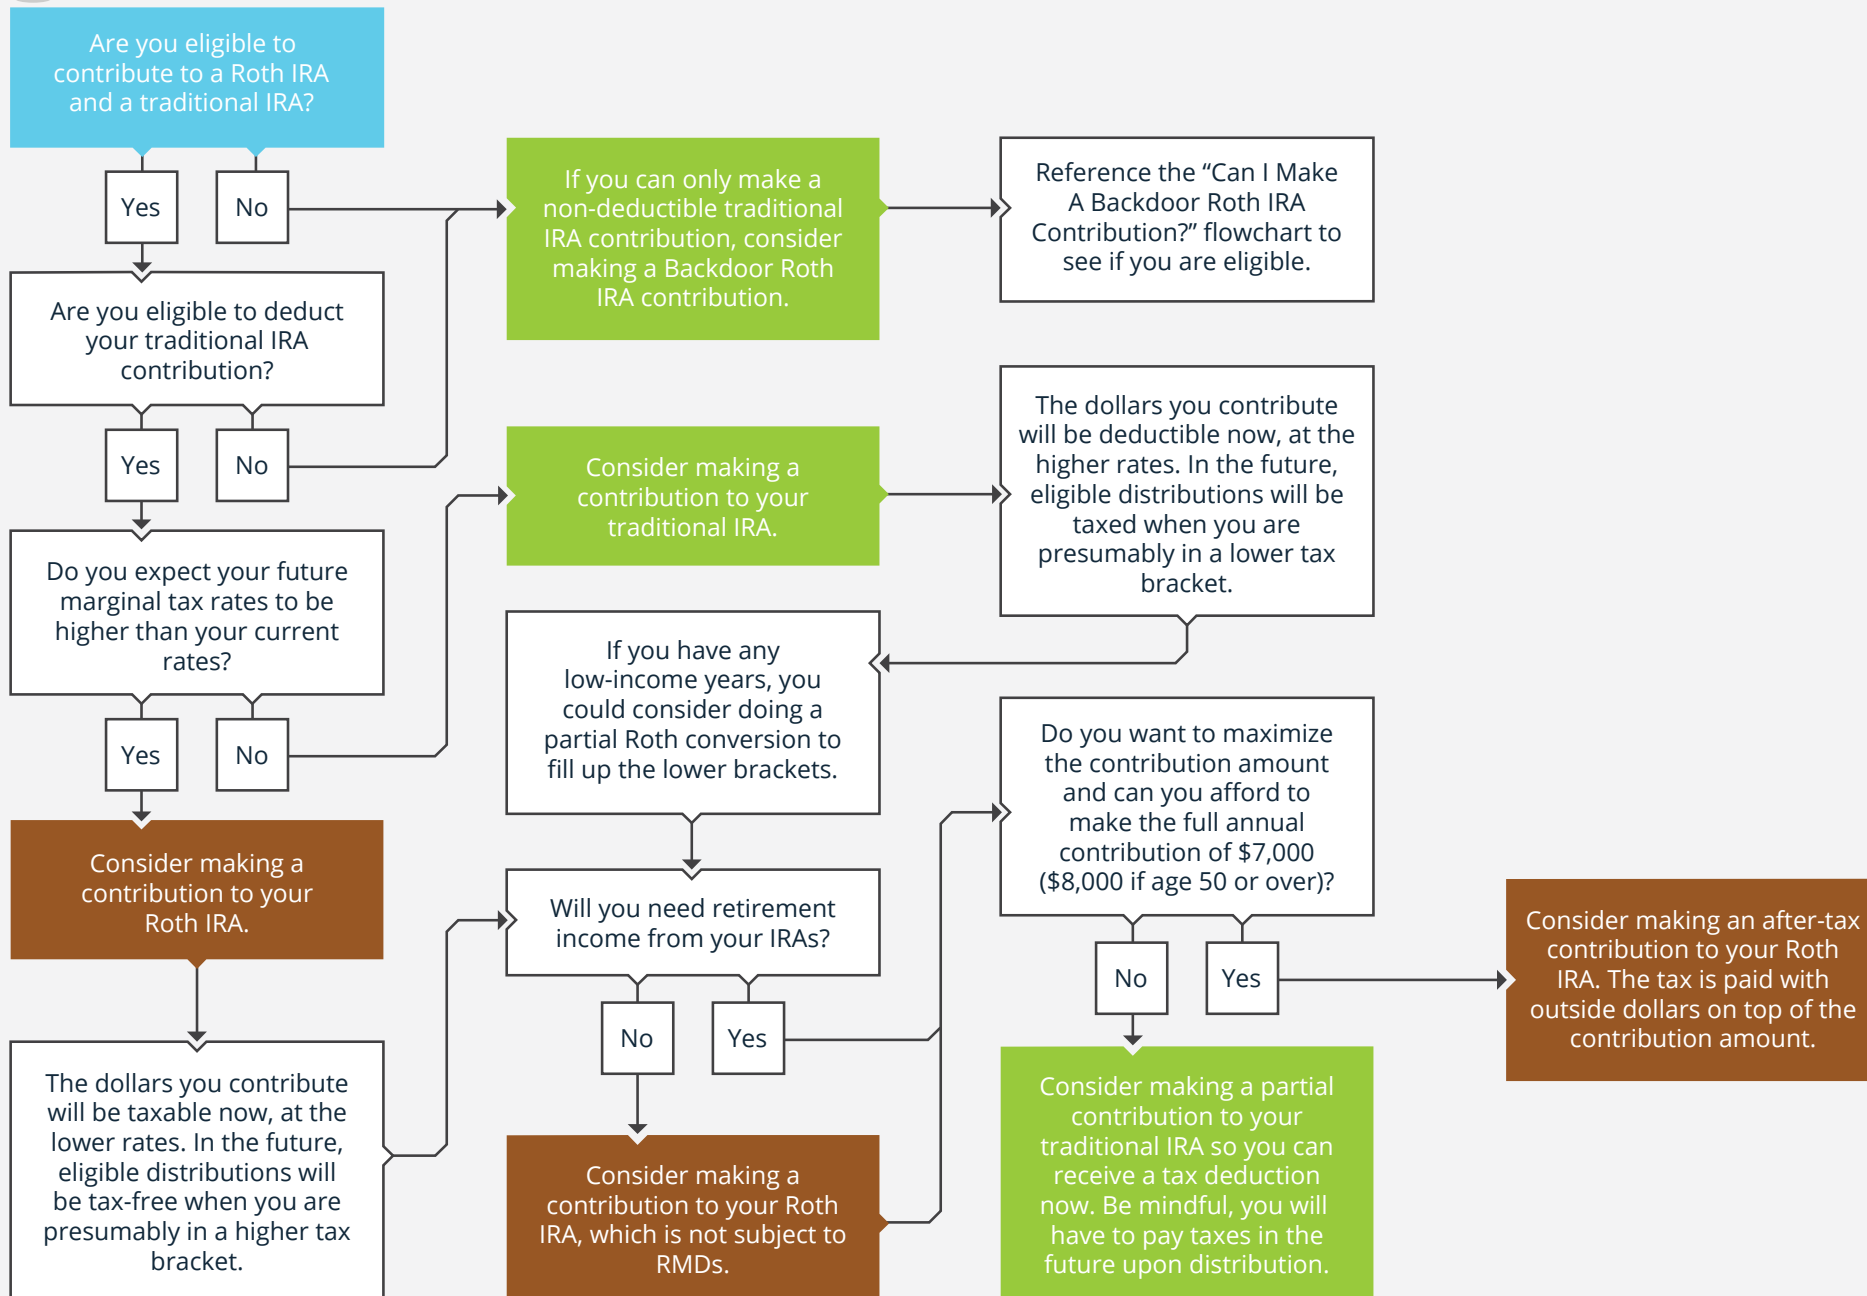

START HERE

Joe Wride, CFP®

joe@craftedfinance.com | 650-336-0598 | www.craftedfinance.com